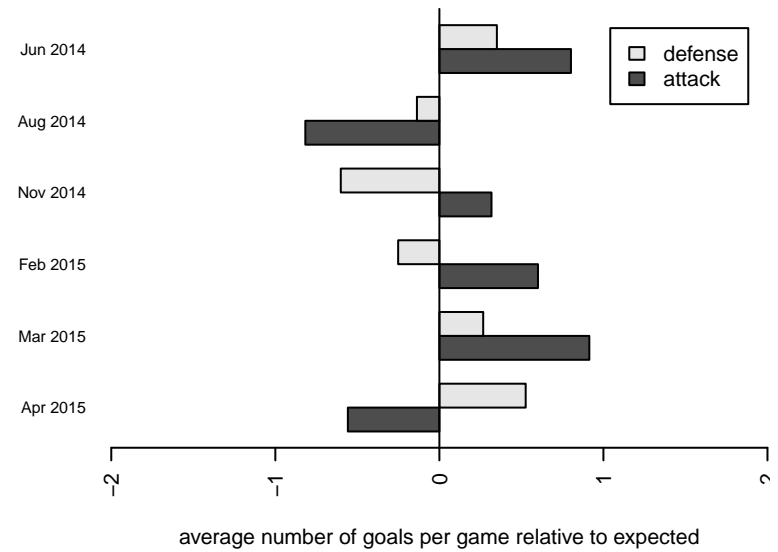

CWSA Navy G99
 Dots are actual minus expected GF (blue circles) and GA (red triangles).
 Blue line is smoothed change in attack strength. Red is smoothed change in defense strength.

**attack and defense variance (black dot)
relative to other teams
and top 10 in region**

**attack and defense rating
relative to others at age
and all opponents in last 13 months**

**attack and defense rating
relative to others at age
and all opponents in last 13 months**

Performance relative to 13 month average

Performance relative to 13 month average

Distribution of opponents
 Red = Lose zone, Blue = Win zone, Green = Even
 Black line separates win/lose zones

lot. A=Neither has attack advantage, B=Opponent has both attack and defense advantage, C=Opponent has both attack and defense disadvantage, D=Both have