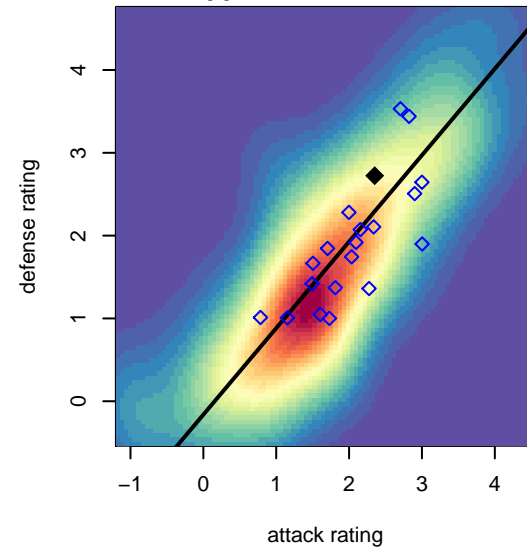

CWSA Navy G99
 Dots are actual minus expected GF (blue circles) and GA (red triangles).
 Blue line is smoothed change in attack strength. Red is smoothed change in defense strength.

**attack and defense variance (black dot)
relative to other teams
and top 10 in region**

**attack and defense rating
relative to others at age
and all opponents in last 13 months**

**attack and defense rating
relative to others at age
and all opponents in last 13 months**

Performance relative to 13 month average

Performance relative to 13 month average

Distribution of opponents
 Red = Lose zone, Blue = Win zone, Green = Even
 Black line separates win/lose zones

lot. A=Neither has attack advantage, B=Opponent has both attack and defense advantage, C=Opponent has both attack and defense disadvantage, D=Both have