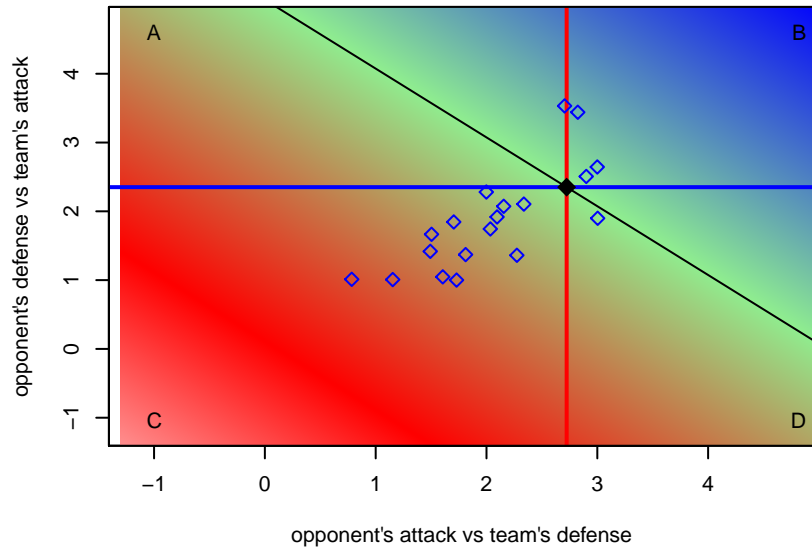

CWSA Navy G99
 Dots are actual minus expected GF (blue circles) and GA (red triangles).
 Blue line is smoothed change in attack strength. Red is smoothed change in defense strength.

**attack and defense variance (black dot)
relative to other teams
and top 10 in region**

**attack and defense rating
relative to others at age
and all opponents in last 13 months**

**attack and defense rating
relative to others at age
and all opponents in last 13 months**

Performance relative to 13 month average

Performance relative to 13 month average

Distribution of opponents
 Red = Lose zone, Blue = Win zone, Green = Even
 Black line separates win/lose zones

lot. A=Neither has attack advantage, B=Opponent has both attack and defense advantage, C=Opponent has both attack and defense disadvantage, D=Both have