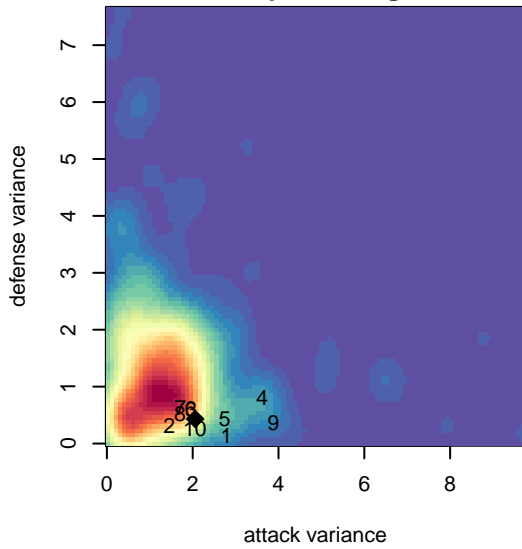

CWSA Navy G99

Central Washington Soccer Academy
 Yakima, WA
 G99 total strength=1532
 attack=10.5 defense=15.23
 spr league = Win PSPL WSPL Two U15
 notes= Anabtawi 2014

alt names used:
 CWSA Anabtawi G99
 CWSA Academy
 CWSA – Anabtawi GU-15
 CWSA Anabtawi GU15
 CWSA G99 Navy Anabtawi
 CWSA G99 (WA)

CWSA Navy G99
 Dots are actual minus expected GF (blue circles) and GA (red triangles).
 Blue line is smoothed change in attack strength. Red is smoothed change in defense strength.

**attack and defense variance (black dot)
relative to other teams
and top 10 in region**