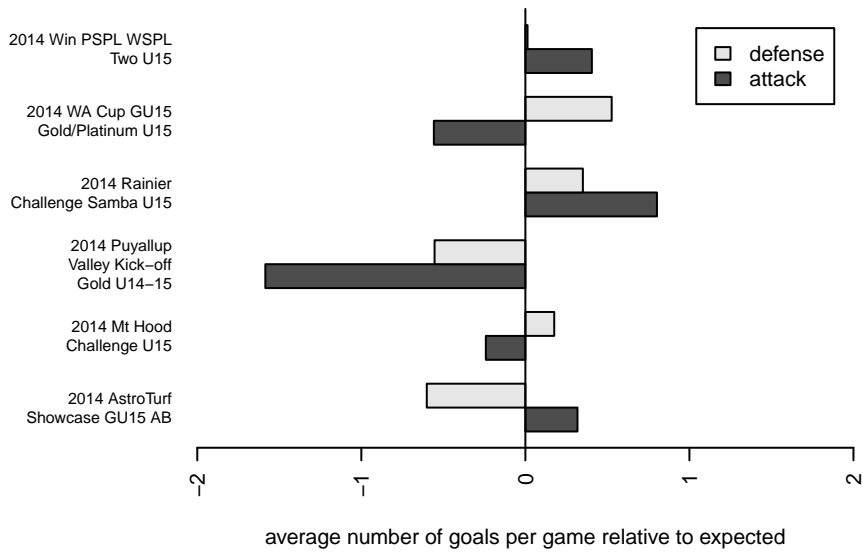

CWSA Navy G99
 Dots are actual minus expected GF (blue circles) and GA (red triangles).
 Blue line is smoothed change in attack strength. Red is smoothed change in defense strength.

**attack and defense variance (black dot)
relative to other teams
and top 10 in region**

**attack and defense rating
relative to others at age
and all opponents in last 13 months**

**attack and defense rating
relative to others at age
and all opponents in last 13 months**

Performance relative to 13 month average

Performance relative to 13 month average

Distribution of opponents
 Red = Lose zone, Blue = Win zone, Green = Even
 Black line separates win/lose zones

lot. A=Neither has attack advantage, B=Opponent has both attack and defense advantage, C=Opponent has both attack and defense disadvantage, D=Both have