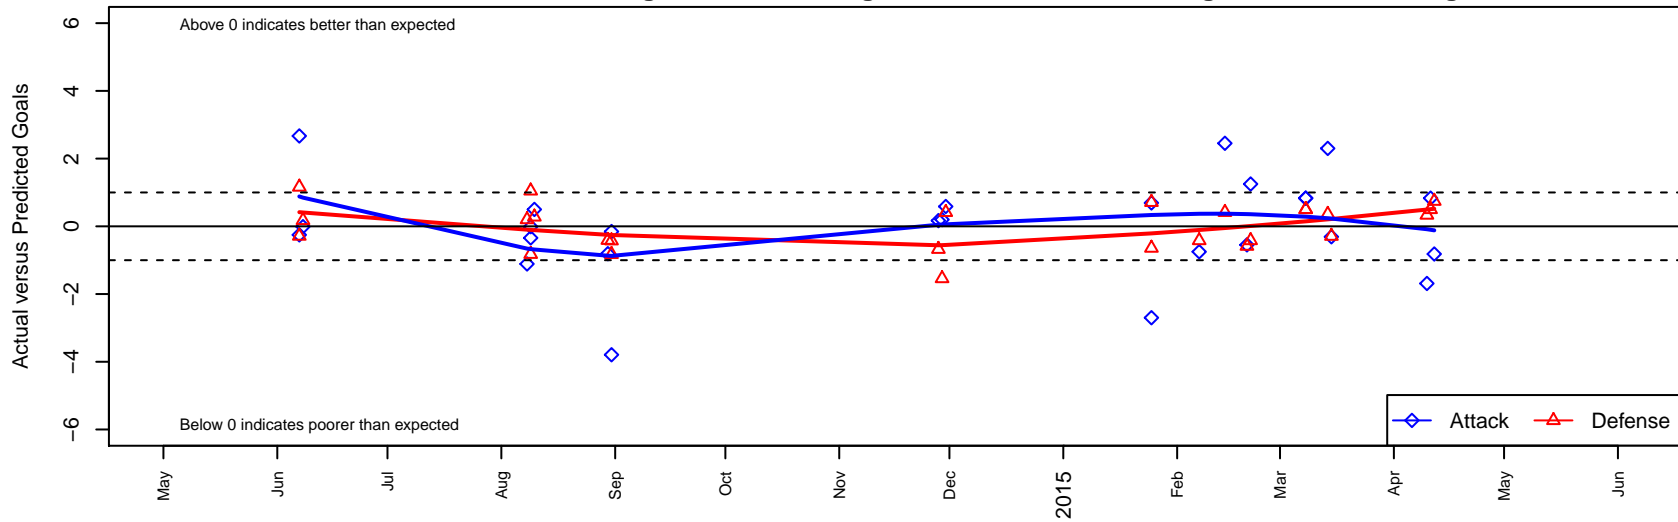

CWSA Navy G99

Central Washington Soccer Academy
 Yakima, WA
 G99 total strength=1532
 attack=10.5 defense=15.23
 spr league = Win PSPL WSPL Two U15
 notes= Anabtawi 2014

alt names used:
 CWSA Anabtawi G99
 CWSA Academy
 CWSA – Anabtawi GU-15
 CWSA Anabtawi GU15
 CWSA G99 Navy Anabtawi
 CWSA G99 (WA)

CWSA Navy G99
 Dots are actual minus expected GF (blue circles) and GA (red triangles).
 Blue line is smoothed change in attack strength. Red is smoothed change in defense strength.

**attack and defense variance (black dot)
relative to other teams
and top 10 in region**

**attack and defense rating
relative to others at age
and all opponents in last 13 months**

**attack and defense rating
relative to others at age
and all opponents in last 13 months**

Performance relative to 13 month average

Performance relative to 13 month average

Distribution of opponents
 Red = Lose zone, Blue = Win zone, Green = Even
 Black line separates win/lose zones

lot. A=Neither has attack advantage, B=Opponent has both attack and defense advantage, C=Opponent has both attack and defense disadvantage, D=Both have