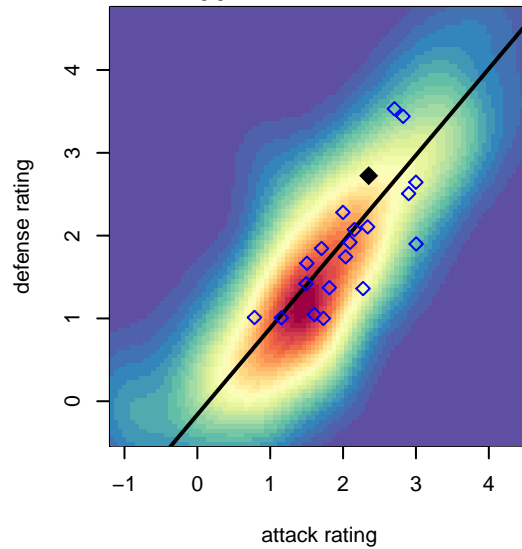

Venues played:
 2014 Rainier Challenge Samba U15
 2014 Mt Hood Challenge U15
 2014 Puyallup Valley Kick-off Gold U14-15
 2014 AstroTurf Showcase GU15 AB
 2014 Win PSPL WSPL Two U15
 2014 WA Cup GU15 Gold/Platinum U15

CWSA Navy G99
 Dots are actual minus expected GF (blue circles) and GA (red triangles).
 Blue line is smoothed change in attack strength. Red is smoothed change in defense strength.

**attack and defense variance (black dot)
relative to other teams
and top 10 in region**

**attack and defense rating
relative to others at age
and all opponents in last 13 months**

**attack and defense rating
relative to others at age
and all opponents in last 13 months**

Performance relative to 13 month average

Performance relative to 13 month average

Distribution of opponents
 Red = Lose zone, Blue = Win zone, Green = Even
 Black line separates win/lose zones

lot. A=Neither has attack advantage, B=Opponent has both attack and defense advantage, C=Opponent has both attack and defense disadvantage, D=Both have